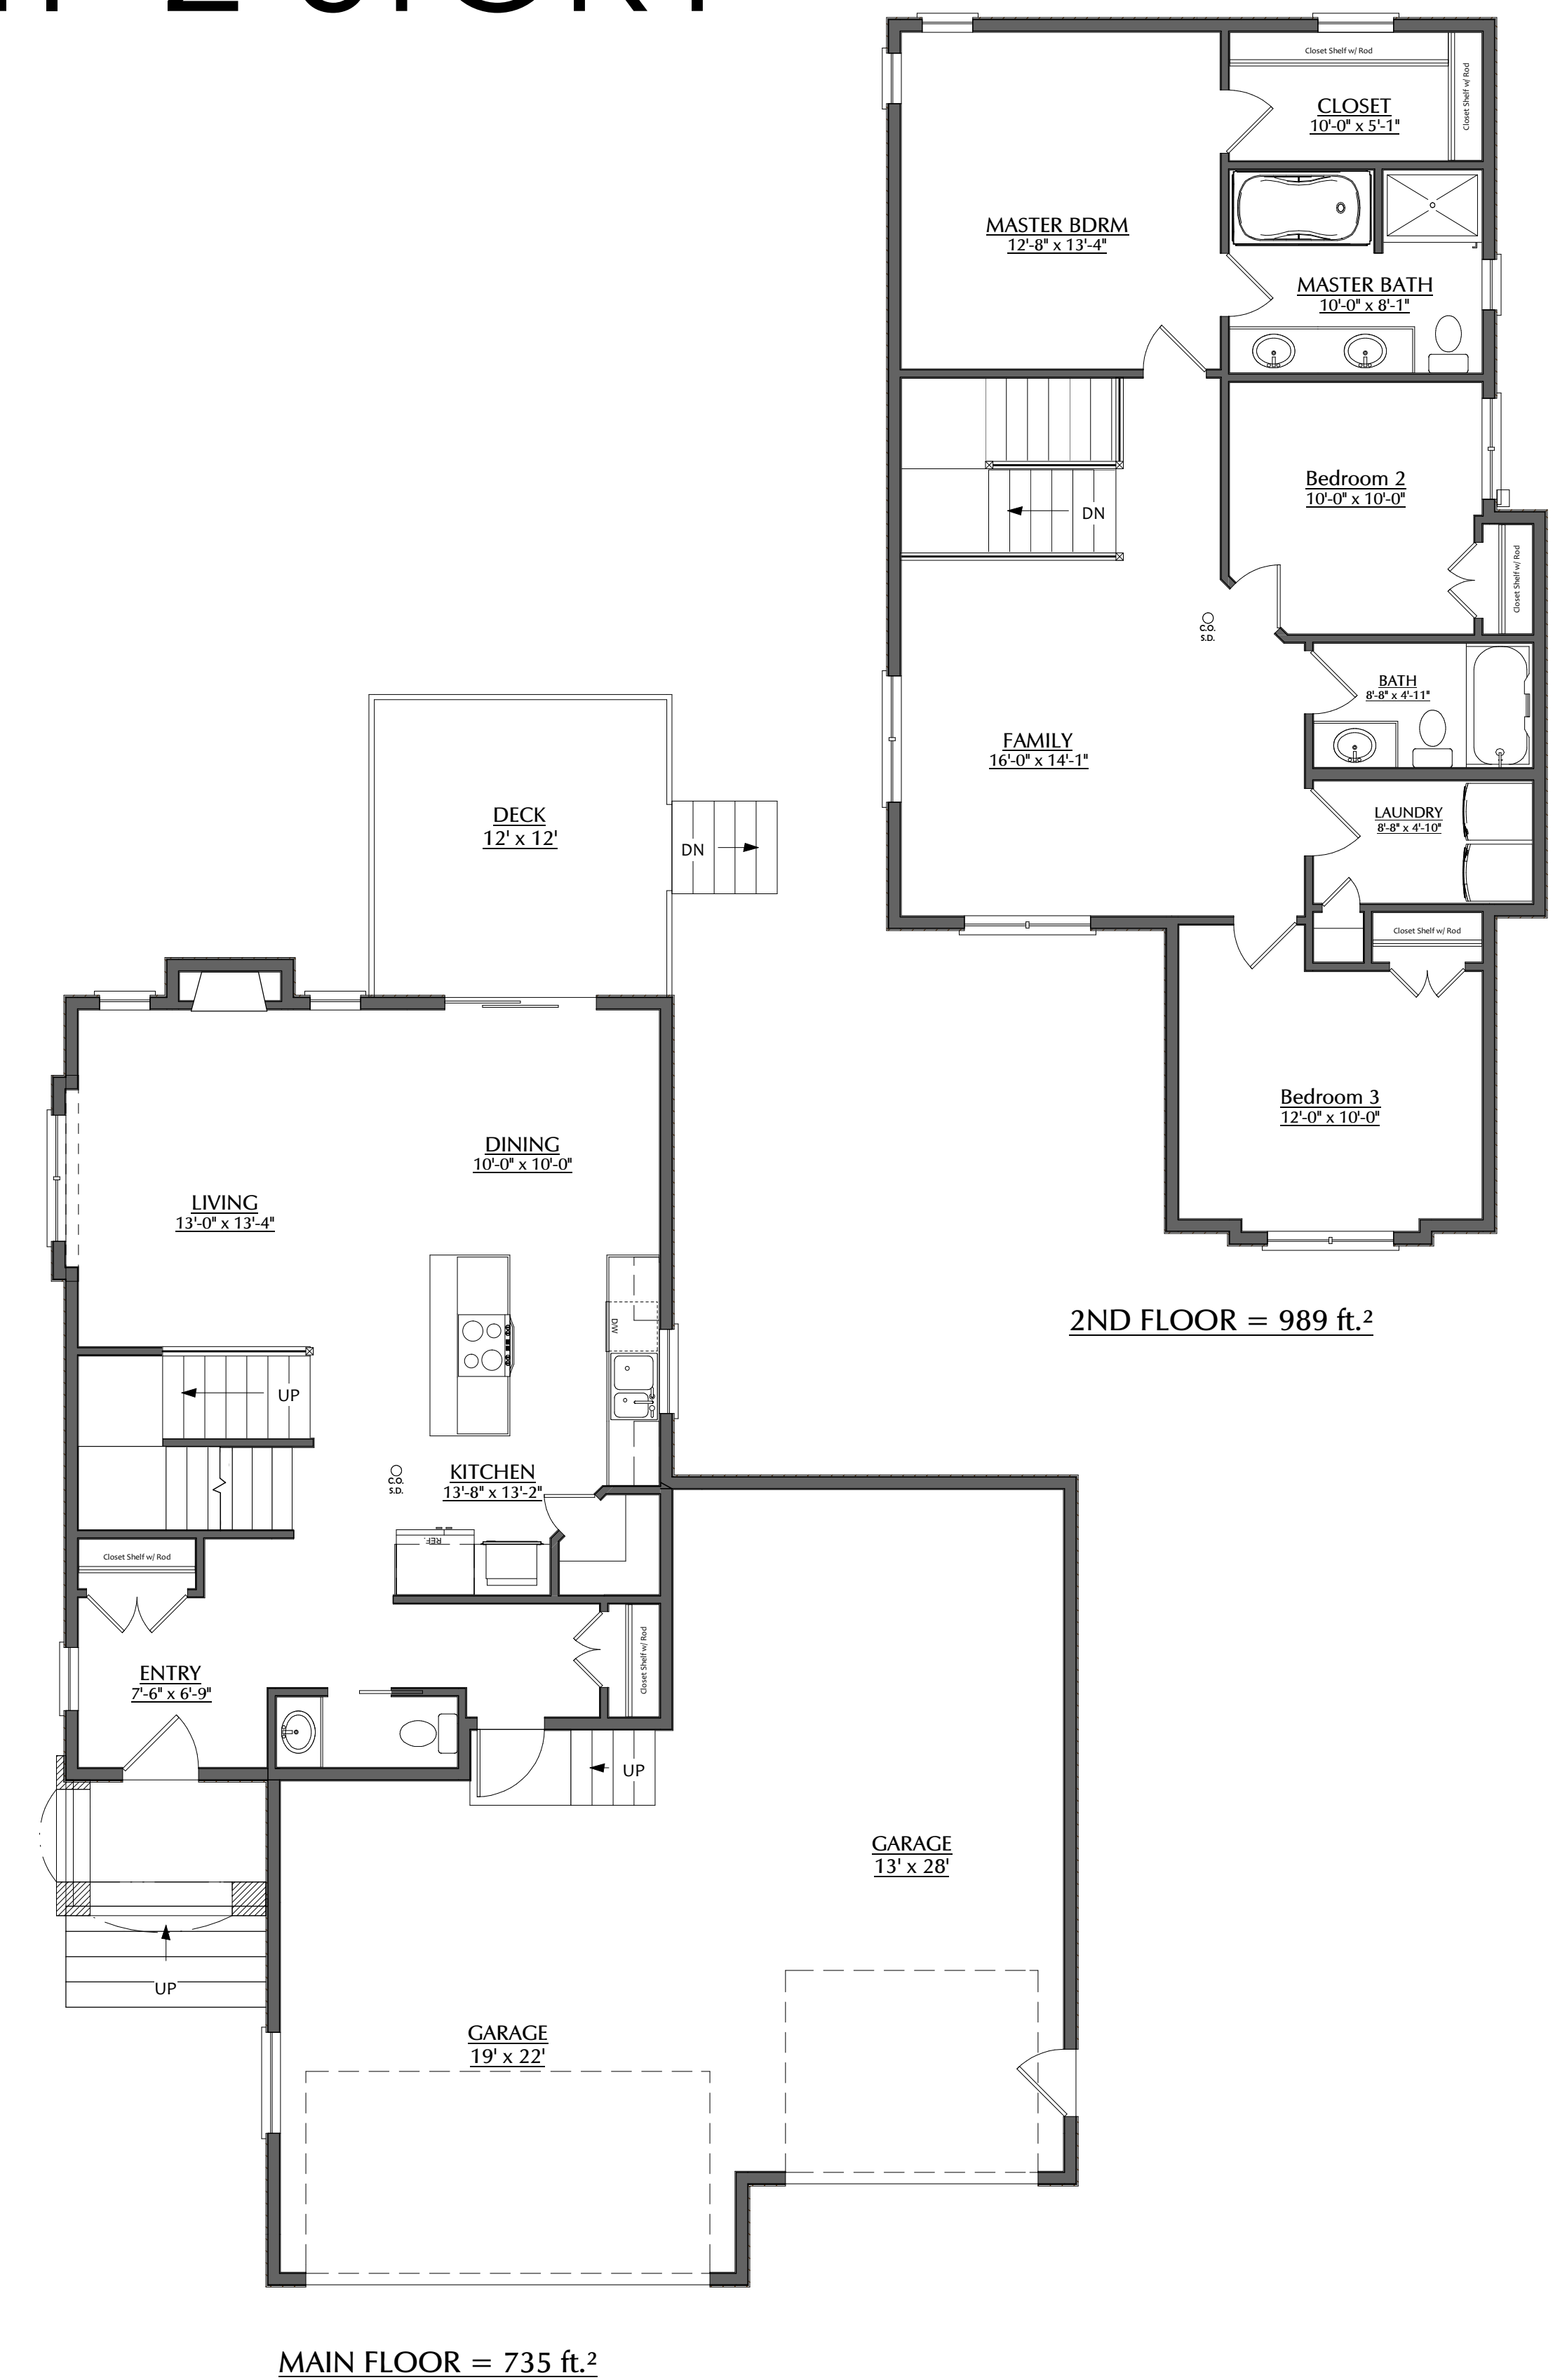

28 HAMPTONS PLACE - 1724 ft.² 2-STORY

403.548.5837